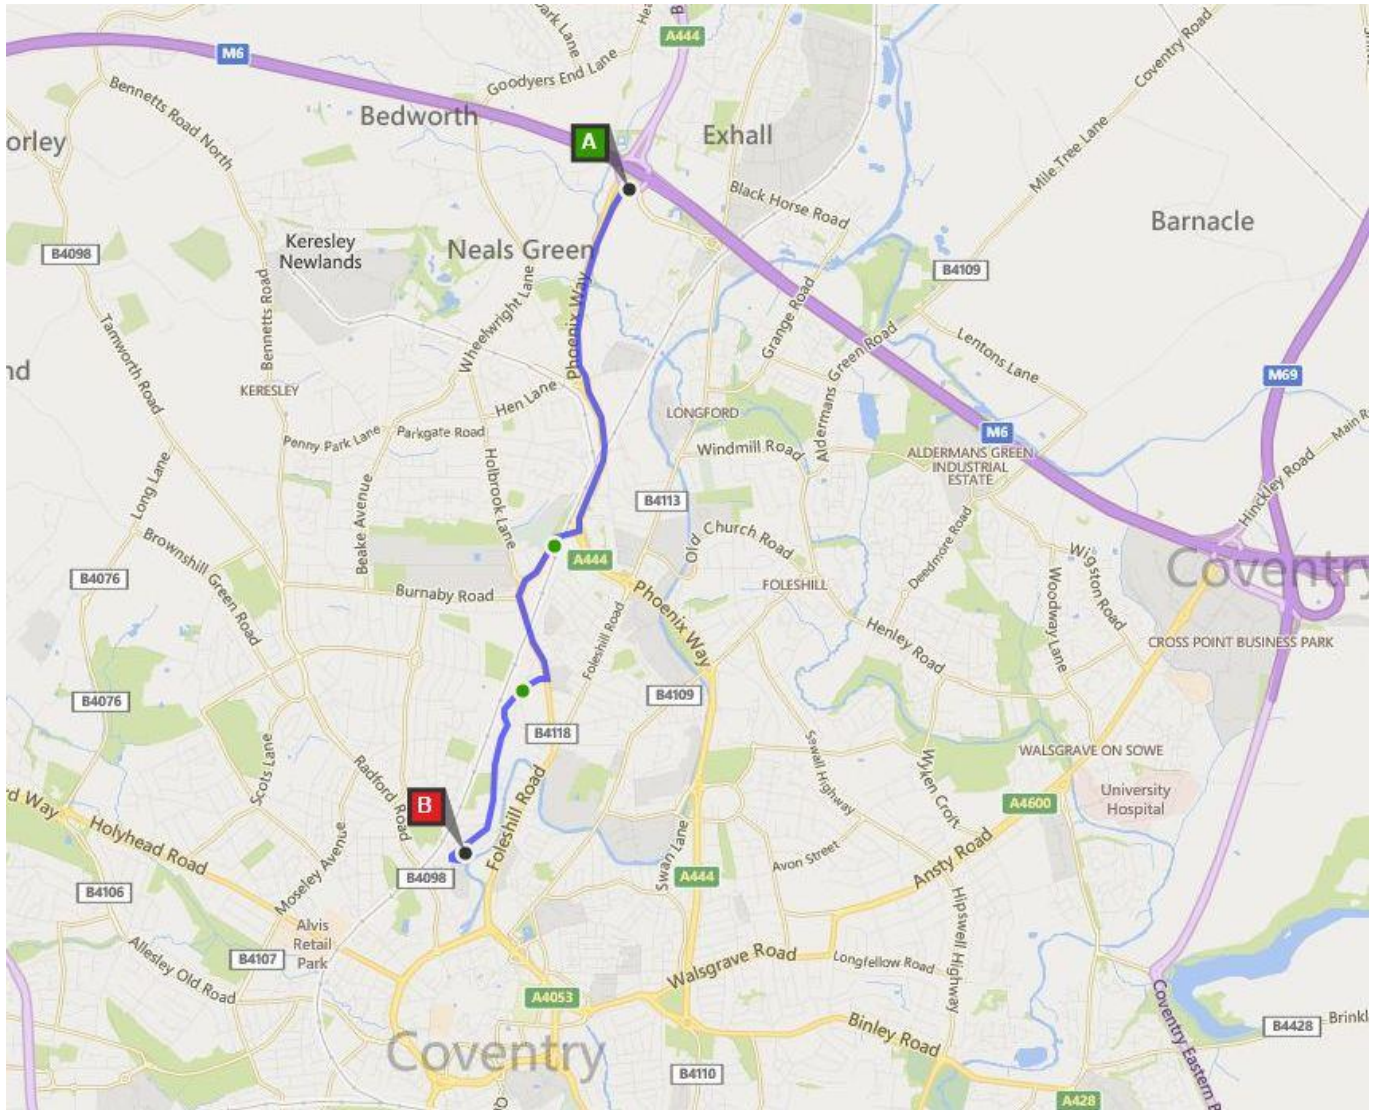

How to find us

Acumen are well placed, with straight forward links to the M1, M6, M40, M42 and M69 close by. We are also only 10 minutes from Coventry Train Station or 30 minutes from Birmingham Airport.

Acumen Business Systems Ltd
16 The Boiler House
Electric Wharf
Coventry
West Midlands CV1 4JU

Tel: +44 (0)2476 228 759

Location Map - Close Up

On entering Electric Wharf from Sandy Lane, follow the service road around to the right - visitor parking spaces (marked 'VISITOR' in red) can be found adjacent to Faraday House.

From the Motorway (M6/Junction 3)

Travelling by car, the journey time from Junction 3 of the M6 is 15 minutes under normal conditions.

A = M6 Motorway / Junction 3
B = Acumen Business Systems Ltd

From Coventry Train Station

Coventry Rail Station is 10 minutes from us by car. Situated on the West Coast Main Line, this station has good routes to the rest of the UK, and has plenty of taxis. If necessary, we can arrange to collect visitors from the station - just give us a call on +44 (0)2476 228 759.