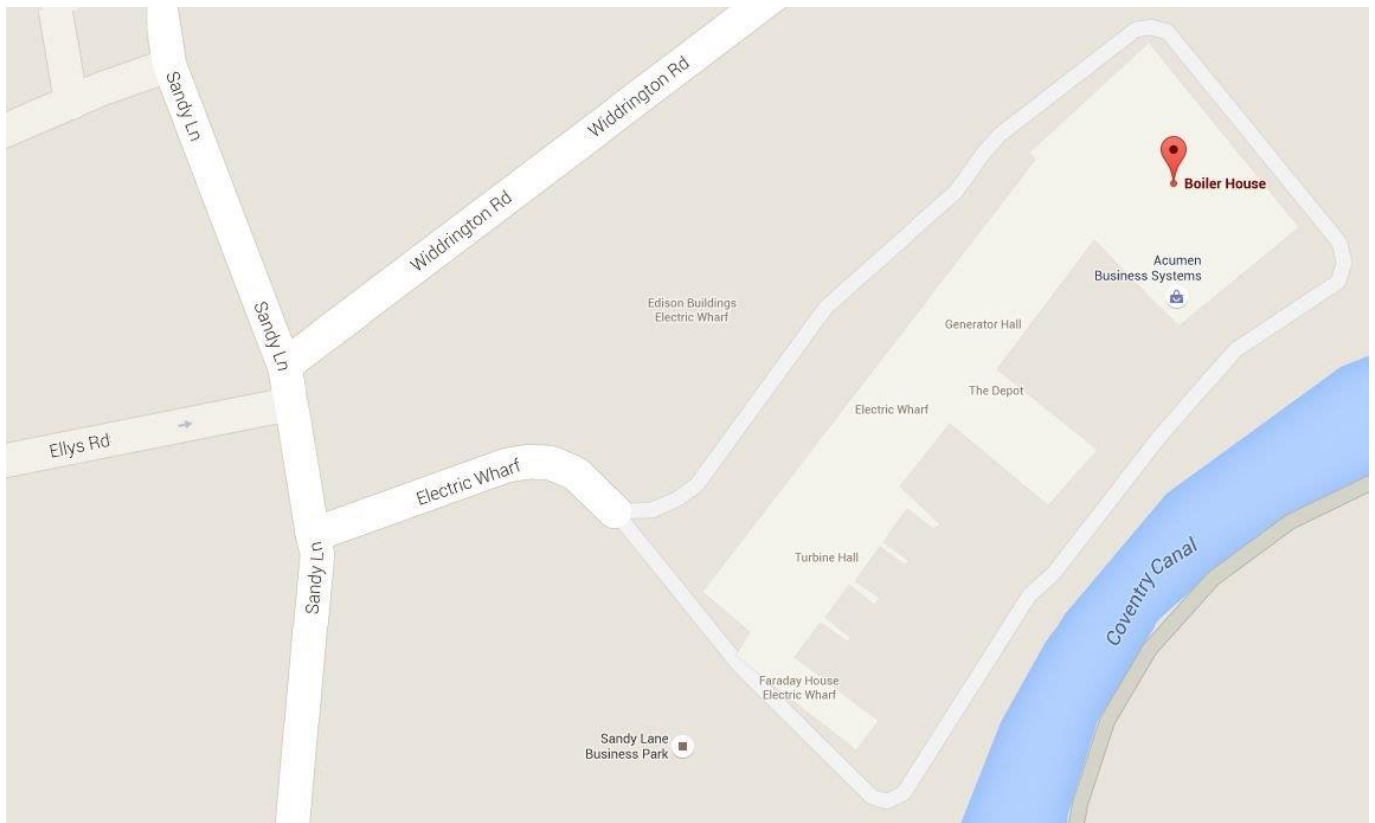

How to find us

Acumen are well placed, with straight forward links to the M1, M6, M40, M42 and M69 close by. We are also only 10 minutes from Coventry Train Station or 30 minutes from Birmingham Airport.

Acumen Business Systems Ltd
16 The Boiler House
Electric Wharf
Coventry
West Midlands CV1 4JU

Tel: +44 (0)2476 228 759

Location Map - Close Up

On entering Electric Wharf from Sandy Lane, follow the service road around to the right - visitor parking spaces (marked 'VISITOR' in red) can be found adjacent to Faraday House.

From the Motorway (M6/Junction 3)

Travelling by car, the journey time from Junction 3 of the M6 is 15 minutes under normal conditions.

A = M6 Motorway / Junction 3
B = Acumen Business Systems Ltd

From Coventry Train Station