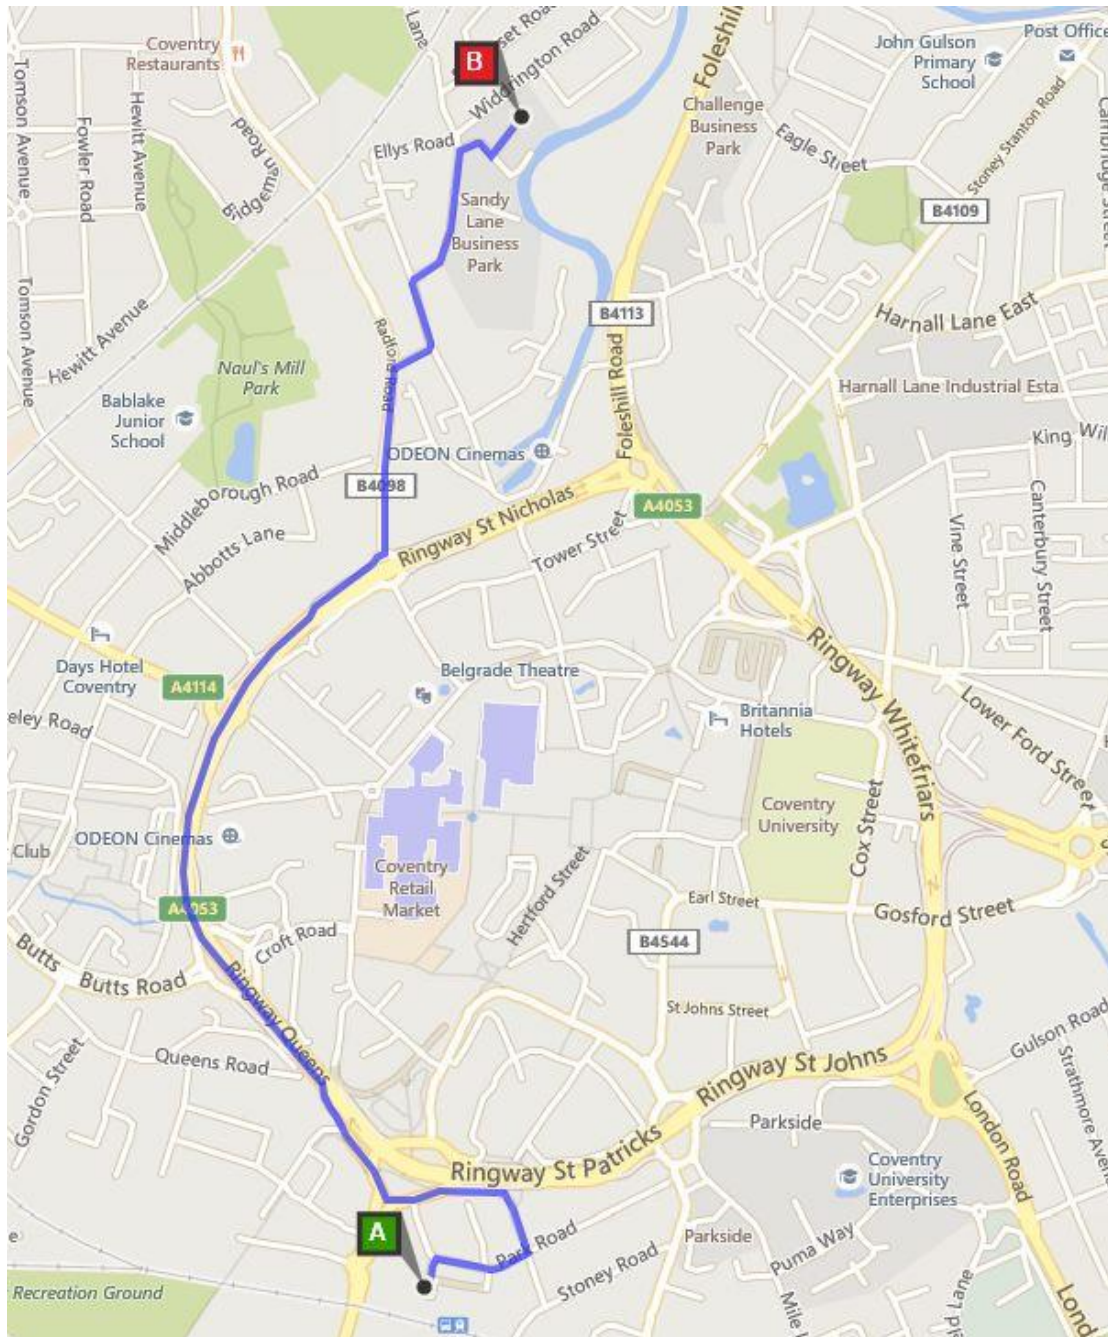

How to find us

Acumen are well placed, with straight forward links to the M1, M6, M40, M42 and M69 close by. We are also only 10 minutes from Coventry Train Station or 30 minutes from Birmingham Airport.

From the Motorway (M6/Junction 3)

Travelling by car, the journey time from Junction 3 of the M6 is 15 minutes under normal conditions.

A = M6 Motorway / Junction 3
B = Acumen Business Systems Ltd

From Coventry Train Station

Coventry Rail Station is 10 minutes from us by car. Situated on the West Coast Main Line, this station has good routes to the rest of the UK, and has plenty of taxis. If necessary, we can arrange to collect visitors from the station - just give us a call on +44 (0)2476 228 759.